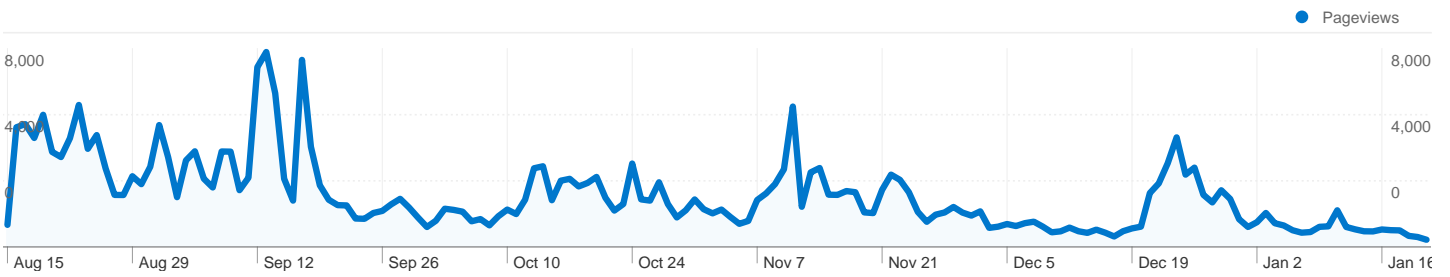

Pages on this site were viewed a total of 333,324 times

333,324 Pageviews

196,854 Unique Views

58.68% Bounce Rate

Top Content

Pages	Pageviews	% Pageviews
/	262,945	78.89%
/?fb_xd_fragment=	9,267	2.78%
/felicitari/	8,495	2.55%
/la-metrou/	7,402	2.22%
/la-corturi/	5,155	1.55%