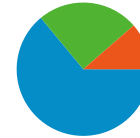

- Referring Sites
  111,566.00 (64.01%)
- Direct Traffic
  42,855.00 (24.59%)
- Search Engines
  19,864.00 (11.40%)

Top Traffic Sources

Sources	Visits	% visits	Keywords	Visits	% visits
facebook.com (referral)	43,611	25.02%	rosia montana	3,060	15.40%
(direct) ((none))	42,855	24.59%	www.rosiamontana.net	2,943	14.82%
google (organic)	19,072	10.94%	rosiamontana.net	2,214	11.15%
ecomagazin.ro (referral)	13,122	7.53%	rosia montana.net	1,946	9.80%
adoptiicaini.ro (referral)	9,168	5.26%	salvati rosia montana	1,676	8.44%