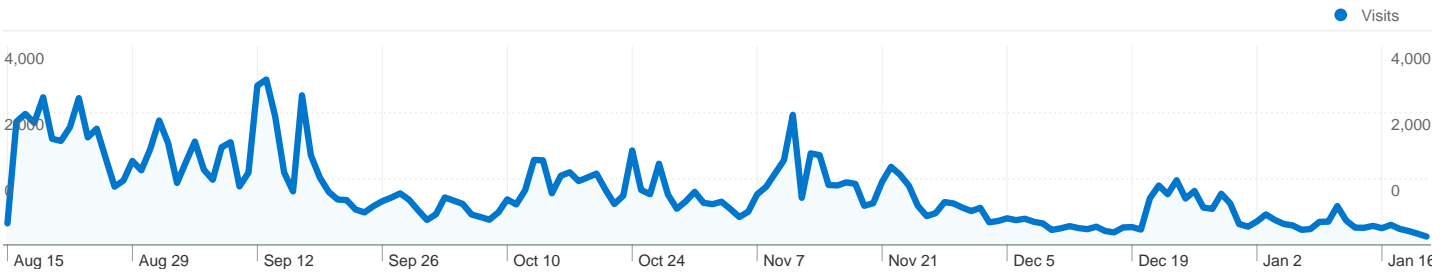

Site Usage

 **174,286** Visits

 **58.68%** Bounce Rate

 **333,324** Pageviews

 **00:02:51** Avg. Time on Site

 **1.91** Pages/Visit

 **75.48%** % New Visits

Visitors Overview

131,603 people visited this site

 **174,286 Visits**

 **131,603 Absolute Unique Visitors**

 **333,324 Pageviews**

 **1.91 Average Pageviews**

 **00:02:51 Time on Site**

 **58.68% Bounce Rate**

 **75.48% New Visits**

Technical Profile

Browser	Visits	% visits
Firefox	65,435	37.54%
Internet Explorer	48,633	27.90%
Chrome	41,769	23.97%
Opera	9,247	5.31%
Safari	6,755	3.88%

All traffic sources sent a total of 174,285 visits

174,285 visits came from 122 countries/territories

Site Usage						
Visits	Pages/Visit	Avg. Time on Site	% New Visits	Bounce Rate		
174,285 % of Site Total: 100.00%	1.91 Site Avg: 1.91 (> 0.00%)	00:02:51 Site Avg: 00:02:51 (> 0.00%)	75.67% Site Avg: 75.48% (0.26%)	58.68% Site Avg: 58.68% (> 0.00%)		
Country/Territory	Visits	Pages/Visit	Avg. Time on Site	% New Visits	Bounce Rate	
Romania	153,444	1.93	00:02:54	74.99%	58.54%	
Italy	2,753	2.00	00:02:58	82.35%	58.15%	
Germany	2,249	1.95	00:02:21	76.97%	57.27%	
United Kingdom	2,167	1.81	00:03:33	71.90%	58.28%	
Spain	2,037	1.98	00:02:46	86.89%	56.01%	
United States	1,543	1.67	00:02:02	81.79%	60.92%	
France	1,427	1.91	00:02:34	80.87%	54.52%	
(not set)	1,108	1.72	00:02:13	83.66%	58.39%	
Canada	904	1.75	00:02:06	80.53%	61.17%	