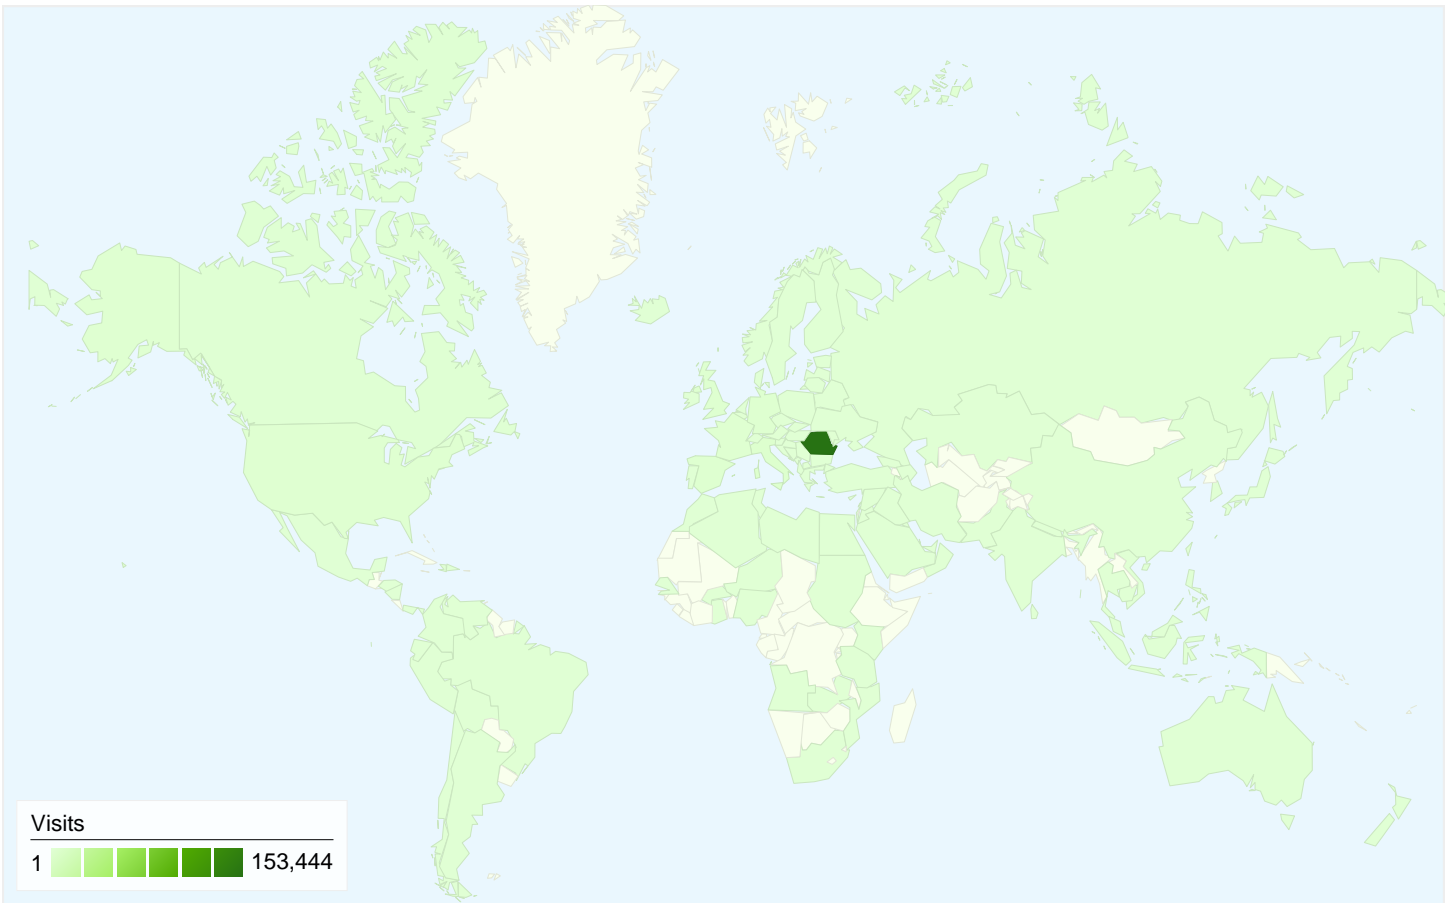

Visitors
131,603

Map Overlay

Traffic Sources Overview

- **Referring Sites**
111,566.00 (64.01%)
- **Direct Traffic**
42,855.00 (24.59%)
- **Search Engines**
19,864.00 (11.40%)

Content Overview

Pages	Pageviews	% Pageviews
/	262,945	78.89%
/?fb_xd_fragment=	9,267	2.78%
/felicitari/	8,495	2.55%
/la-metrou/	7,402	2.22%
/la-corturi/	5,155	1.55%

131,603 people visited this site

 **174,286 Visits**

 **131,603 Absolute Unique Visitors**

 **333,324 Pageviews**

 **1.91 Average Pageviews**

 **00:02:51 Time on Site**

 **58.68% Bounce Rate**

 **75.48% New Visits**

Technical Profile

Browser	Visits	% visits
Firefox	65,435	37.54%
Internet Explorer	48,633	27.90%
Chrome	41,769	23.97%
Opera	9,247	5.31%
Safari	6,755	3.88%

All traffic sources sent a total of 174,285 visits

174,285 visits came from 122 countries/territories

Site Usage						
Visits	Pages/Visit	Avg. Time on Site	% New Visits	Bounce Rate		
174,285 % of Site Total: 100.00%	1.91 Site Avg: 1.91 (> 0.00%)	00:02:51 Site Avg: 00:02:51 (> 0.00%)	75.67% Site Avg: 75.48% (0.26%)	58.68% Site Avg: 58.68% (> 0.00%)		
Country/Territory	Visits	Pages/Visit	Avg. Time on Site	% New Visits	Bounce Rate	
Romania	153,444	1.93	00:02:54	74.99%	58.54%	
Italy	2,753	2.00	00:02:58	82.35%	58.15%	
Germany	2,249	1.95	00:02:21	76.97%	57.27%	
United Kingdom	2,167	1.81	00:03:33	71.90%	58.28%	
Spain	2,037	1.98	00:02:46	86.89%	56.01%	
United States	1,543	1.67	00:02:02	81.79%	60.92%	
France	1,427	1.91	00:02:34	80.87%	54.52%	
(not set)	1,108	1.72	00:02:13	83.66%	58.39%	
Canada	904	1.75	00:02:06	80.53%	61.17%	