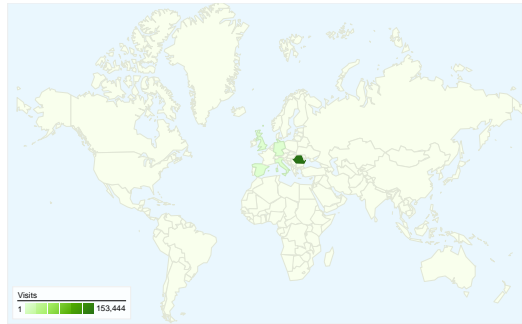

Site Usage

 **174,286** Visits

 **58.68%** Bounce Rate

 **333,324** Pageviews

 **00:02:51** Avg. Time on Site

 **1.91** Pages/Visit

 **75.48%** % New Visits

Visitors Overview

Visitors
131,603

Map Overlay

Traffic Sources Overview

- **Referring Sites**
111,566.00 (64.01%)
- **Direct Traffic**
42,855.00 (24.59%)
- **Search Engines**
19,864.00 (11.40%)

Content Overview

Pages	Pageviews	% Pageviews
/	262,945	78.89%
/?fb_xd_fragment=	9,267	2.78%
/felicitari/	8,495	2.55%
/la-metrou/	7,402	2.22%
/la-corturi/	5,155	1.55%

131,603 people visited this site

 **174,286 Visits**

 **131,603 Absolute Unique Visitors**

 **333,324 Pageviews**

 **1.91 Average Pageviews**

 **00:02:51 Time on Site**

 **58.68% Bounce Rate**

 **75.48% New Visits**

174,285 visits came from 122 countries/territories

Site Usage						
Visits	Pages/Visit	Avg. Time on Site	% New Visits	Bounce Rate		
174,285 % of Site Total: 100.00%	1.91 Site Avg: 1.91 (> 0.00%)	00:02:51 Site Avg: 00:02:51 (> 0.00%)	75.67% Site Avg: 75.48% (0.26%)	58.68% Site Avg: 58.68% (> 0.00%)		
Country/Territory	Visits	Pages/Visit	Avg. Time on Site	% New Visits	Bounce Rate	
Romania	153,444	1.93	00:02:54	74.99%	58.54%	
Italy	2,753	2.00	00:02:58	82.35%	58.15%	
Germany	2,249	1.95	00:02:21	76.97%	57.27%	
United Kingdom	2,167	1.81	00:03:33	71.90%	58.28%	
Spain	2,037	1.98	00:02:46	86.89%	56.01%	
United States	1,543	1.67	00:02:02	81.79%	60.92%	
France	1,427	1.91	00:02:34	80.87%	54.52%	
(not set)	1,108	1.72	00:02:13	83.66%	58.39%	
Canada	904	1.75	00:02:06	80.53%	61.17%	