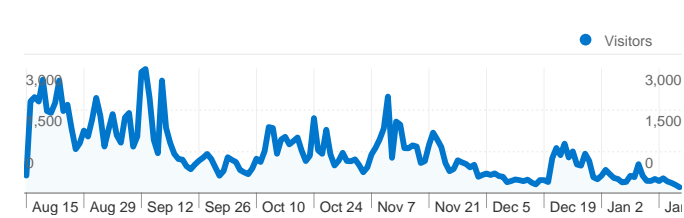

Site Usage

 **174,286** Visits

 **58.68%** Bounce Rate

 **333,324** Pageviews

 **00:02:51** Avg. Time on Site

 **1.91** Pages/Visit

 **75.48%** % New Visits

Visitors Overview

131,603 people visited this site

 **174,286 Visits**

 **131,603 Absolute Unique Visitors**

 **333,324 Pageviews**

 **1.91 Average Pageviews**

 **00:02:51 Time on Site**

 **58.68% Bounce Rate**

 **75.48% New Visits**

174,285 visits came from 122 countries/territories

Site Usage						
Visits	Pages/Visit	Avg. Time on Site	% New Visits	Bounce Rate		
174,285 % of Site Total: 100.00%	1.91 Site Avg: 1.91 (> 0.00%)	00:02:51 Site Avg: 00:02:51 (> 0.00%)	75.67% Site Avg: 75.48% (0.26%)	58.68% Site Avg: 58.68% (> 0.00%)		
Country/Territory	Visits	Pages/Visit	Avg. Time on Site	% New Visits	Bounce Rate	
Romania	153,444	1.93	00:02:54	74.99%	58.54%	
Italy	2,753	2.00	00:02:58	82.35%	58.15%	
Germany	2,249	1.95	00:02:21	76.97%	57.27%	
United Kingdom	2,167	1.81	00:03:33	71.90%	58.28%	
Spain	2,037	1.98	00:02:46	86.89%	56.01%	
United States	1,543	1.67	00:02:02	81.79%	60.92%	
France	1,427	1.91	00:02:34	80.87%	54.52%	
(not set)	1,108	1.72	00:02:13	83.66%	58.39%	
Canada	904	1.75	00:02:06	80.53%	61.17%	