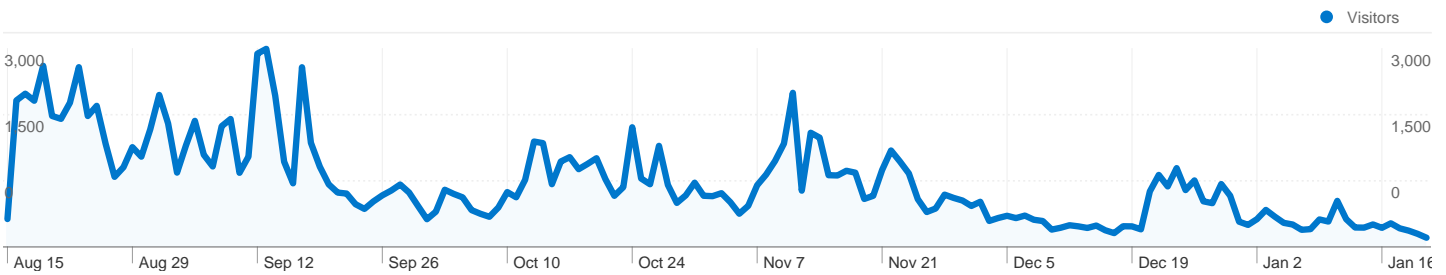

Site Usage

 **174,286** Visits

 **58.68%** Bounce Rate

 **333,324** Pageviews

 **00:02:51** Avg. Time on Site

 **1.91** Pages/Visit

 **75.48%** % New Visits

Visitors Overview

Visitors
131,603

Map Overlay

Traffic Sources Overview

- **Referring Sites**
111,566.00 (64.01%)
- **Direct Traffic**
42,855.00 (24.59%)
- **Search Engines**
19,864.00 (11.40%)

Content Overview

Pages	Pageviews	% Pageviews
/	262,945	78.89%
/?fb_xd_fragment=	9,267	2.78%
/felicitari/	8,495	2.55%
/la-metrou/	7,402	2.22%
/la-corturi/	5,155	1.55%

131,603 people visited this site

 **174,286 Visits**

 **131,603 Absolute Unique Visitors**

 **333,324 Pageviews**

 **1.91 Average Pageviews**

 **00:02:51 Time on Site**

 **58.68% Bounce Rate**

 **75.48% New Visits**

174,285 visits came from 122 countries/territories

Site Usage						
Visits	Pages/Visit	Avg. Time on Site	% New Visits	Bounce Rate		
174,285 % of Site Total: 100.00%	1.91 Site Avg: 1.91 (> 0.00%)	00:02:51 Site Avg: 00:02:51 (> 0.00%)	75.67% Site Avg: 75.48% (0.26%)	58.68% Site Avg: 58.68% (> 0.00%)		
Country/Territory	Visits	Pages/Visit	Avg. Time on Site	% New Visits	Bounce Rate	
Romania	153,444	1.93	00:02:54	74.99%	58.54%	
Italy	2,753	2.00	00:02:58	82.35%	58.15%	
Germany	2,249	1.95	00:02:21	76.97%	57.27%	
United Kingdom	2,167	1.81	00:03:33	71.90%	58.28%	
Spain	2,037	1.98	00:02:46	86.89%	56.01%	
United States	1,543	1.67	00:02:02	81.79%	60.92%	
France	1,427	1.91	00:02:34	80.87%	54.52%	
(not set)	1,108	1.72	00:02:13	83.66%	58.39%	
Canada	904	1.75	00:02:06	80.53%	61.17%	