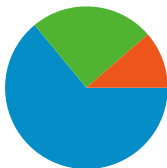

Traffic Sources Overview

- **Referring Sites**
  111,566.00 (64.01%)
- **Direct Traffic**
  42,855.00 (24.59%)
- **Search Engines**
  19,864.00 (11.40%)

Content Overview

Pages	Pageviews	% Pageviews
/	262,945	78.89%
/?fb_xd_fragment=	9,267	2.78%
/felicitari/	8,495	2.55%
/la-metrou/	7,402	2.22%
/la-corturi/	5,155	1.55%